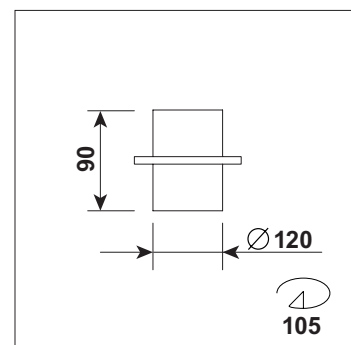

# TILT MINI

<b>Mounting:</b>	Recessed mounting
<b>Body material:</b>	Steel and aluminium
<b>Colour:</b>	Standard white RAL 9003M, other RAL colours on request
<b>Lumen output:</b>	Standard up to 2000 lm, any other on request
<b>LED module:</b>	Signify (Philips), Tridonic or equivalent COB LED module
<b>Colour temperature:</b>	2700/3000/4000K/2700-6500K TW, other on request
<b>Colour Rendering:</b>	CRI>80 in standard, other on request
<b>Driver:</b>	EVG on-off/DALI/MC ( MasterConnect )/Casambi, other on request
<b>Wireless control:</b>	Philips MasterConnect / Casambi, other on request
<b>Daylight/Occupancy sensor:</b>	Wireless MCS sensor
<b>Emergency unit:</b>	N/A
<b>Operating temperature range:</b>	0°C ... +35°C
<b>IP Class:</b>	IP20 in standard
<b>Power:</b>	220-240V 50/60Hz
<b>Lighting direction:</b>	Direct, adjustable
<b>Light distribution:</b>	Symmetric
<b>Optics:</b>	Reflector
<b>Beam angle:</b>	16°/26°/40°/60°
<b>Diffusor:</b>	PC clear diffusor in standard
<b>Warranty:</b>	5 Years standard warranty

**TILT MINI** recessed mounted, light down

All current index numbers, lumen outputs, power consumption and many other technical information are available in our 2024 pricelist. Details on wireless lighting control systems on page number 896.

Energy saving MasterConnect wireless lighting control system with daylight and movement detection technology on request.

Zigbee

Bluetooth

MCS wireless daylight&occ sensor

XCS wireless switch

Basic dimensions